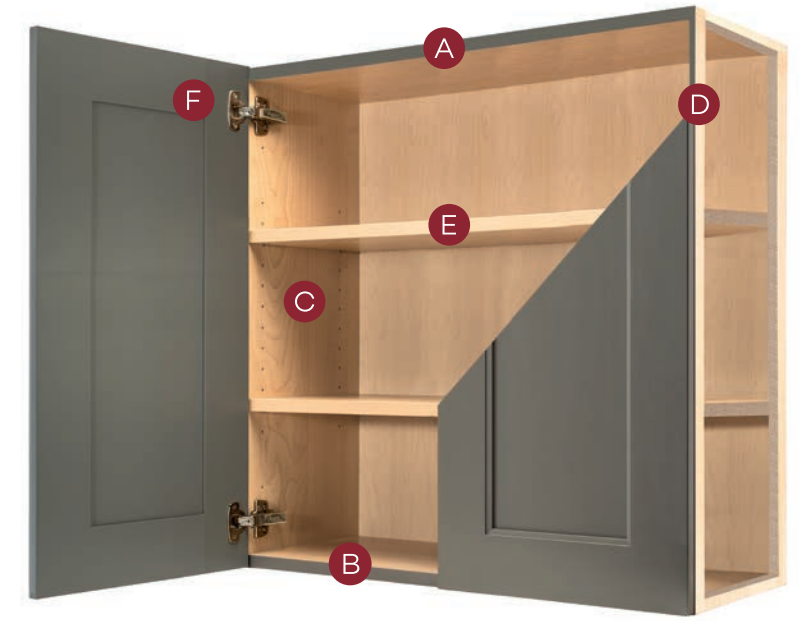

- **E** ¾" full depth adjustable shelves are natural maple laminated furniture board (interior color options are available)
- **F** 6-way adjustable concealed soft close hinges
- **G** ¾" x 4" front rail composed of laminated furniture board. Front edge has coordinated edge banding to reflect exterior front finish
- **H** ¾" x 4" stretcher rail composed of laminated furniture board
- **I** ⅝" solid hardwood drawer sides (drawer options are available). Full extension undermount drawer slides featuring Soft Close
- **J** ¾" x 4" unfinished furniture board toe kick (matching base toe space cover available)