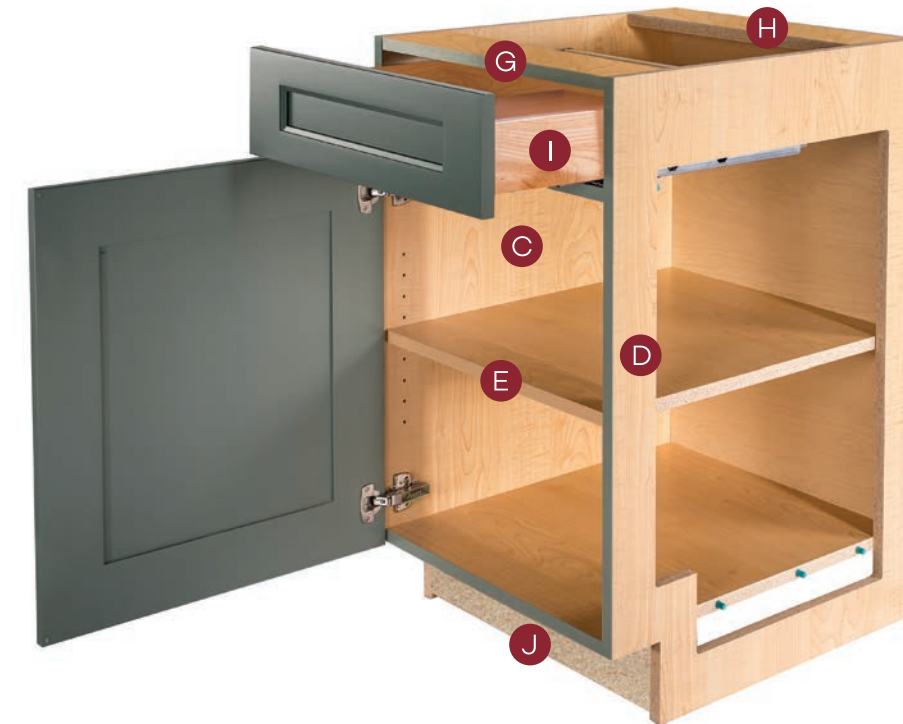

- **E** ¾" full depth adjustable shelves are natural maple laminated furniture board (interior color options are available)
- **F** 6-way adjustable concealed soft close hinges
- **G** ¾" x 4" front rail composed of laminated furniture board. Front edge has coordinated edge banding to reflect exterior front finish
- **H** ¾" x 4" stretcher rail composed of laminated furniture board
- **I** ⅝" solid hardwood drawer sides (drawer options are available). Full extension undermount drawer slides featuring Soft Close
- **J** ¾" x 4" unfinished furniture board toe kick (matching base toe space cover available)