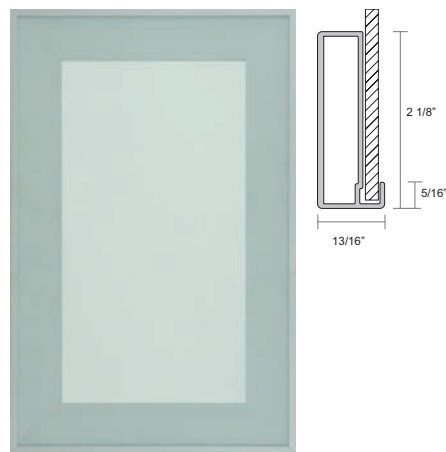

Metal Door Collection

These metal door frames can be combined with many of the insert options available, allowing you to create boundless cabinetry styles. Serenity and Vista profiles are exclusively available with Mirror or tempered Backpainted Glass, creating stunning cabinetry that will intrigue everyone.

Marsala

Profile Finishes

Our metal doors in dazzling colors provide the perfect palette for creating a beautiful accent in any room.

Anodized Aluminum

Specialty Anodized

Specialty Anodized

Backpainted Glass Insert Options

Create your own distinctly glamorous kitchen or bath cabinetry when you combine our beautiful tempered Backpainted Glass inserts and metal doors.

Writeable and Magnetic Backpainted Glass

Writeable and Magnetic tempered Backpainted Glass inserts for metal doors add a new level of functionality to this beautiful cabinetry style. All Backpainted Glass Insert colors are available for both writeable and magnetic inserts.