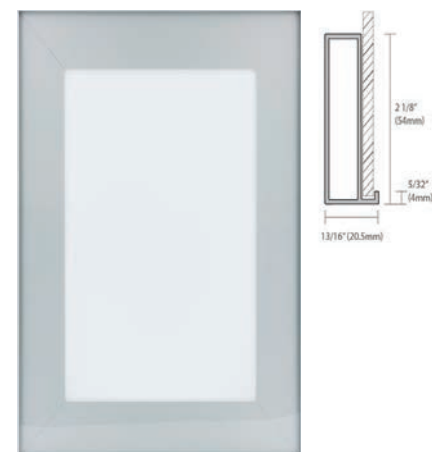

Metal Door Collection

These metal door frames can be combined with many of the insert options available, allowing you to create boundless cabinetry styles. Serenity and Vista profiles are exclusively available with Mirror or tempered Backpainted Glass, creating stunning cabinetry that will intrigue everyone.

Naples

Profile Finishes

Our metal doors in dazzling colors provide the perfect palette for creating a beautiful accent in any room.

Anodized Aluminum

Specialty Anodized

Specialty Anodized

Backpainted Glass Insert Options

Create your own distinctly glamorous kitchen or bath cabinetry when you combine our beautiful tempered Backpainted Glass inserts and metal doors.

Writeable and Magnetic Backpainted Glass

Writeable and Magnetic tempered Backpainted Glass inserts for metal doors add a new level of functionality to this beautiful cabinetry style. All Backpainted Glass Insert colors are available for both writeable and magnetic inserts.