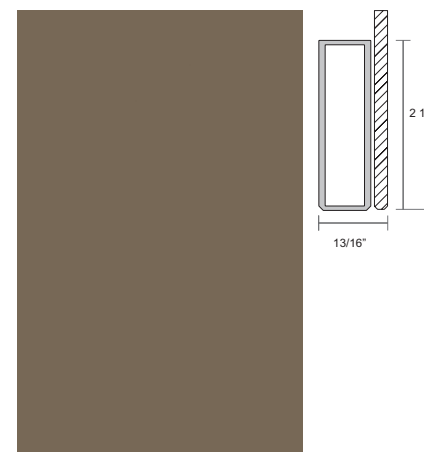

Metal Door Collection

These metal door frames can be combined with many of the insert options available, allowing you to create boundless cabinetry styles. Serenity and Vista profiles are exclusively available with Mirror or tempered Backpainted Glass, creating stunning cabinetry that will intrigue everyone.

Vista

Profile Finishes

Our metal doors in dazzling colors provide the perfect palette for creating a beautiful accent in any room.

Anodized Aluminum

Specialty Anodized

Specialty Anodized

Backpainted Glass Insert Options

Create your own distinctly glamorous kitchen or bath cabinetry when you combine our beautiful tempered Backpainted Glass inserts and metal doors.

Writeable and Magnetic Backpainted Glass

Writeable and Magnetic tempered Backpainted Glass inserts for metal doors add a new level of functionality to this beautiful cabinetry style. All Backpainted Glass Insert colors are available for both writeable and magnetic inserts.