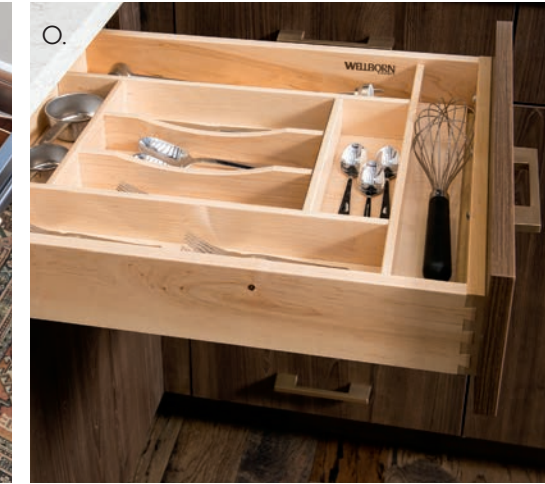

# Details Add Function

Wellborn's Smart Design offering includes a vast selection of interior accessories providing storage for every cabinet from the corner bases, under sinks, pots and pans and limitless flatware options. The touch to lift, light, open and close technology moves items with ease right where you need them. And we don't stop there — the You Draw It program lets you create your own personalized space. Function, Efficiency and Comfort... all are a must have in your dream kitchen and bath.

A. Puck Lighting  
B. Touch to Light Wall Top Hinge Cabinet  
C. Deep Drawer Storage Box Components  
D. Easy Access Dynamic Shelving  
E. Puck Lighting

F. Hide a Mixer Full Height Door Cabinet  
G. Metal Sliding Shelf  
H. Base Blind Corner Cabinet with Superior Corner Pullout  
I. Wastebasket Base Cabinet  
J. Deluxe Under Sink Caddy Pullout  
K. Easy Access Dynamic Shelving

# Details Add Function

- A. Cutlery Tray Kits
- B. Shallow Drawer Box Components
- C. Curved Knife Block
- D. Spice Rack Drawer
- E. Spice Rack Drawer
- F. Vanity Drawer with Acrylic Dividers
- G. Vanity Drawer with U-Drawers
- H. Drawer Cutlery Organizer with Wrap Holder and Knife Block Organizer
- I. Deep Drawer Vertical Plate Holder
- J. Deep Drawer Pegged Dish Organizer
- K. Sliding Shelves with Soft Close
- L. Drawer Cutlery Organizer with Wrap Holder and Glass Containers
- M. Drawer Cutlery Organizer
- N. Drawer Cutlery Organizer
- O. Silverware Tray
- P. Shallow Drawer Components