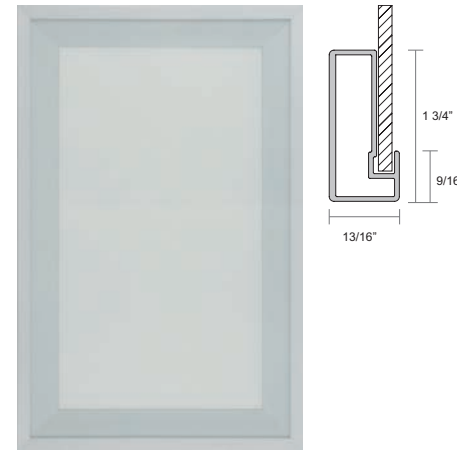

Metal Door Collection

These metal door frames can be combined with many of the insert options available, allowing you to create boundless cabinetry styles. Serenity and Vista profiles are exclusively available with Mirror or tempered Backpainted Glass, creating stunning cabinetry that will intrigue everyone.

Fresno

Profile Finishes

Our metal doors in dazzling colors provide the perfect palette for creating a beautiful accent in any room.

Anodized Aluminum

Specialty Anodized

Specialty Anodized

Backpainted Glass Insert Options

Create your own distinctly glamorous kitchen or bath cabinetry when you combine our beautiful tempered Backpainted Glass inserts and metal doors.

Writeable and Magnetic Backpainted Glass

Writeable and Magnetic tempered Backpainted Glass inserts for metal doors add a new level of functionality to this beautiful cabinetry style. All Backpainted Glass Insert colors are available for both writeable and magnetic inserts.