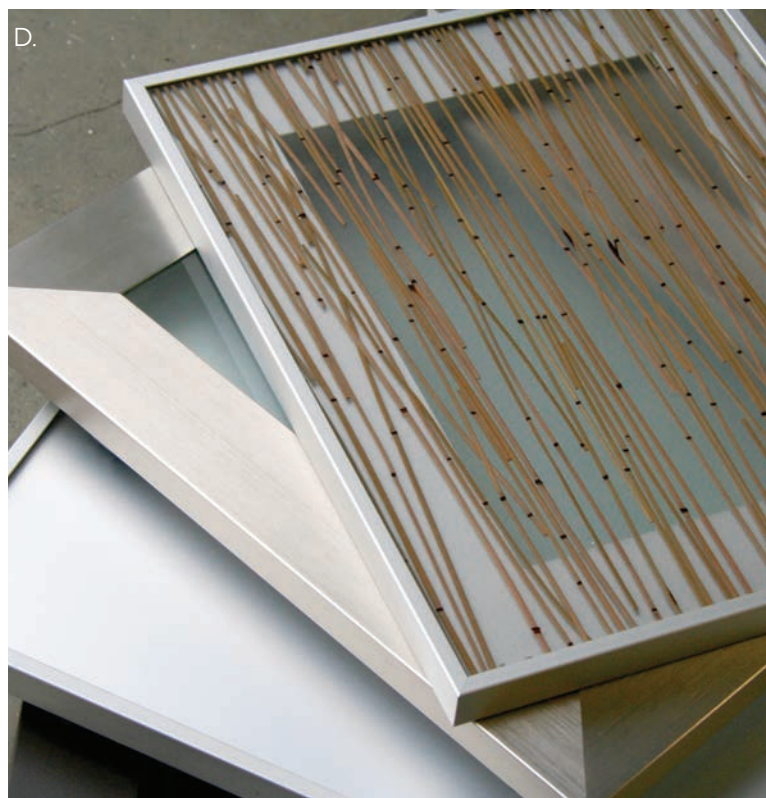

## Mullions

## Decorative Glass

## Wire Mesh

Decorative Doors, Glass, Metal and Wood

# Decorative Doors, Glass, Metal and Wood

- A. Reeded Glass
- B. Mocha Matte Writeable/Magnetic Backpainted Glass
- C. Mirror Glass
- D. Top to Bottom: Thatch Architectural Resin, Satin Glass, White Matte Insert
- E. Satin Glass
- F. Clear Water Decorative Glass
- G. Satin Glass
- H. White Matte Writeable/Magnetic Backpainted Glass
- I. Satin Glass
- J. Satin Glass with Wire Mesh
- K. Mirror Glass