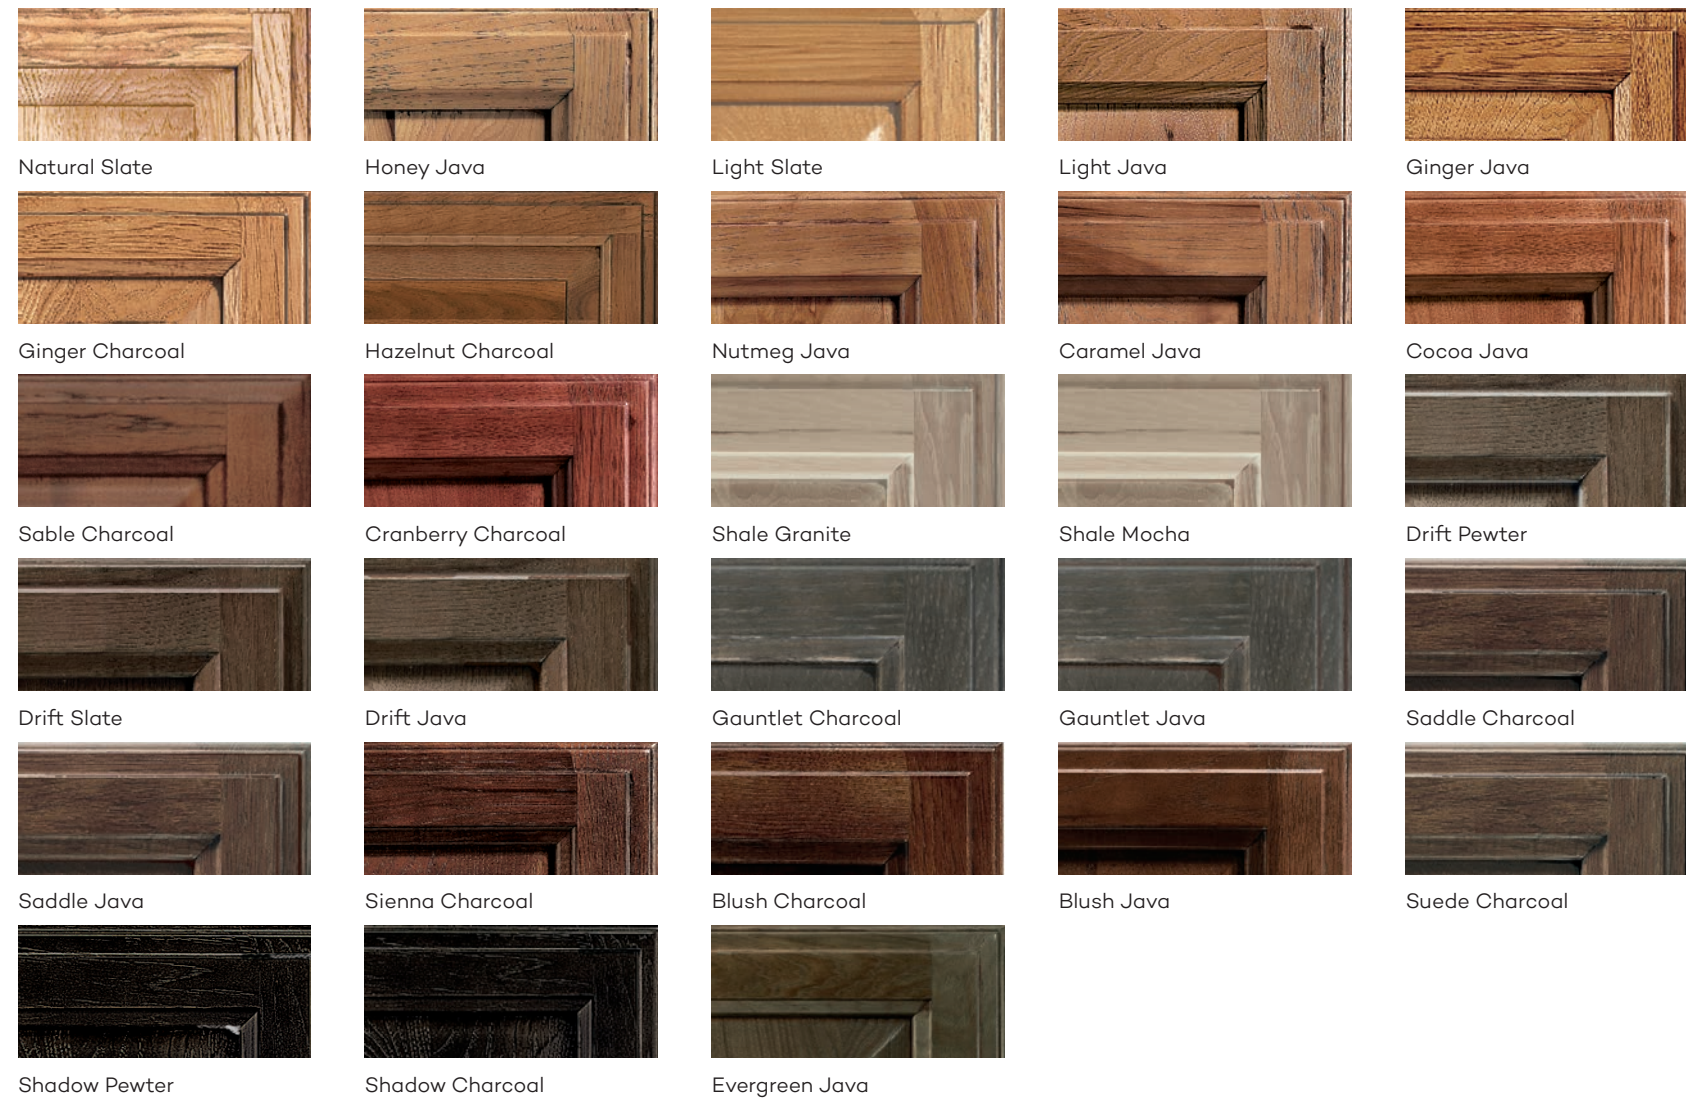

Stains with Glazes