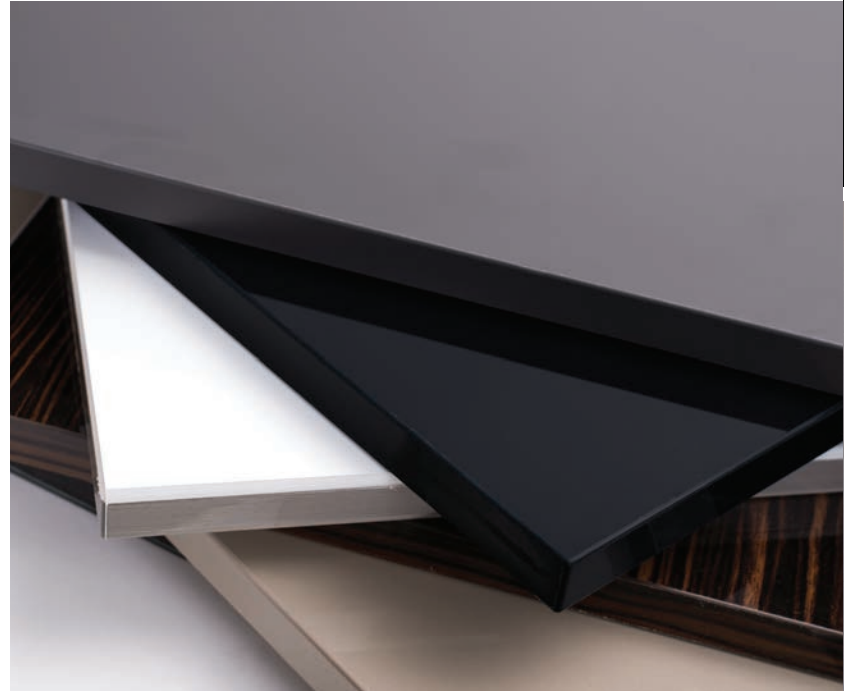

Handcrafted Quality

Aspire Cabinetry is full access frameless cabinetry and by design inevitably offers more storage space which is one of the main contributing factors to its growing popularity, along with the sleek, clean minimalistic design that it reflects. With an innovative and leading edge door style selection, designs can be created from a traditional to transitional and contemporary appeal. Also, Aspire includes the time-tested craftsmanship that has made our cabinetry's quality stand out from the rest. The quality work of loyal employees who care has been passed down from generation to generation.

In the Aspire Wood Door Collection, we hand select the finest hardwoods and personally make the door for your kitchen. Hand sanding of the doors and drawers, along with hand rubbed finishes, combined with today's technology, provide a quality product for your home.

The Medium Density Fiberboard Door Collection provides a door material that is perfect for paints. And with all the beautiful paint selections, there is bound to be one just perfect for your home. Wellborn makes all MDF door styles from Super-Refined MDF2 to provide better quality from the start for your beautiful painted cabinetry.

The Decorative Laminate Veneer Door Collection is filled with many color choices in door materials of Embossed Melamine, Heavy Textured Melamine, Acrylics, Matte and High Gloss Laminates, Metal and more, making Aspire a great value in the marketplace today. Our doors have 1mm edge banding and the materials are thermofused for the highest quality.