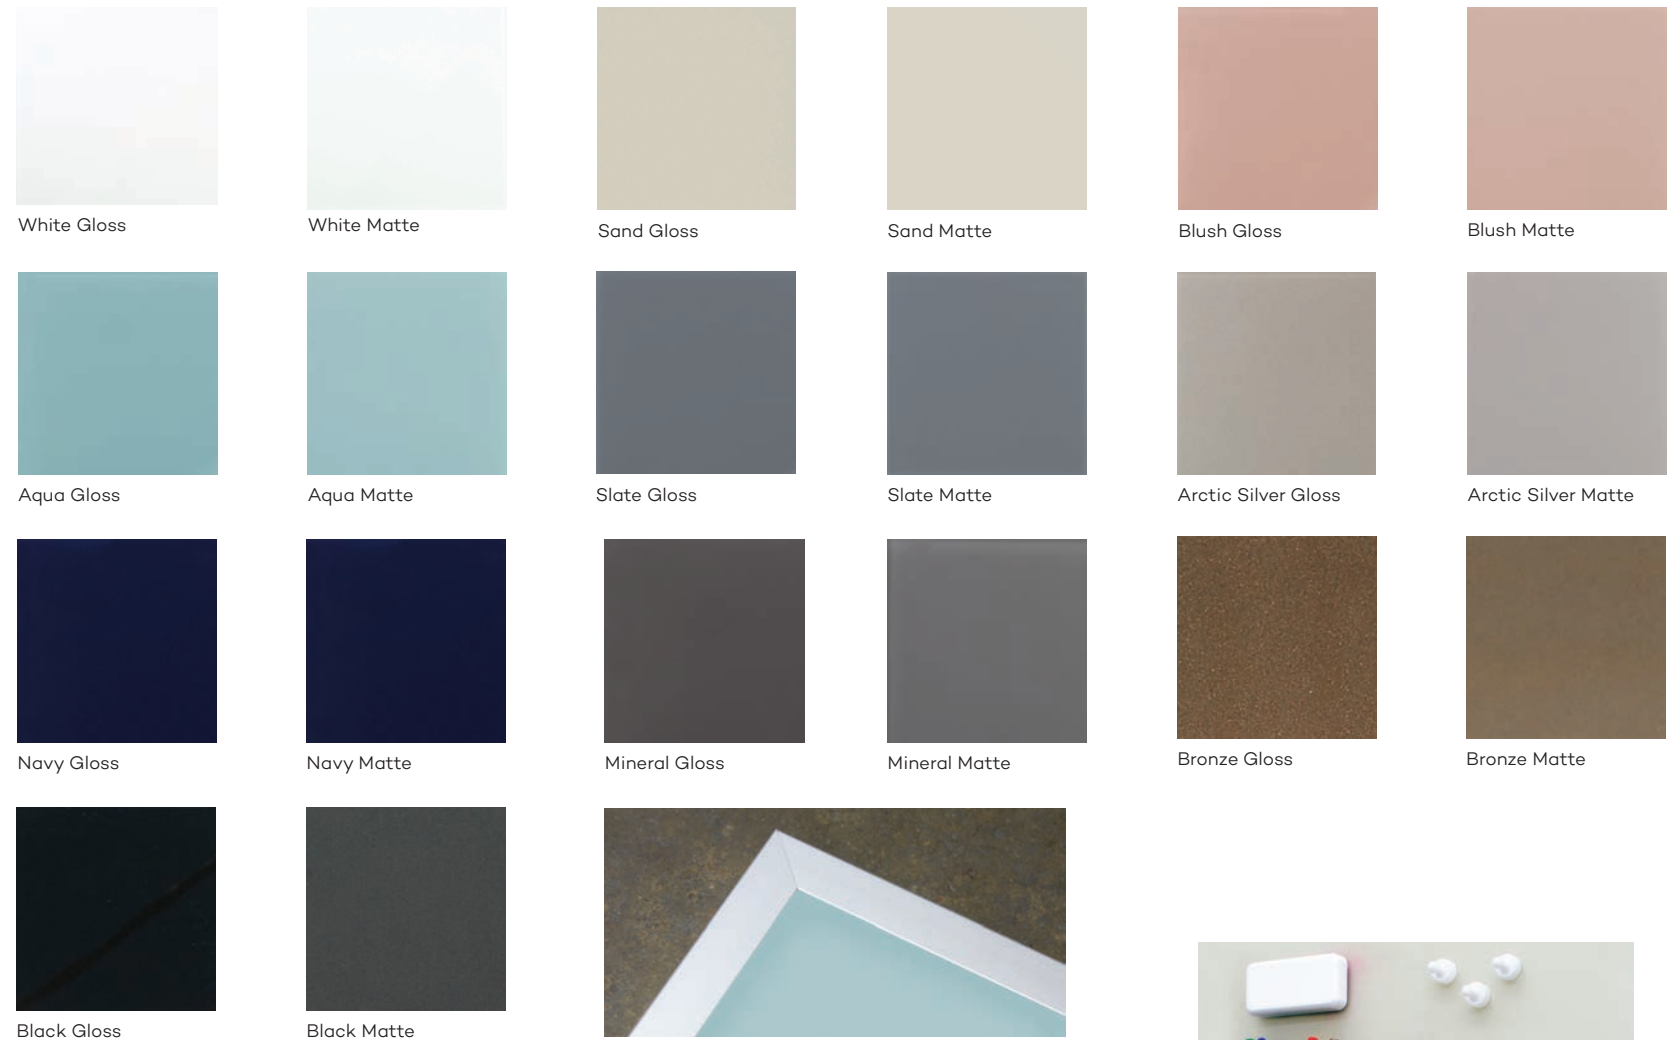

Backpainted Glass Insert Options

Create your own distinctly glamorous kitchen or bath cabinetry when you combine our beautiful tempered Backpainted Glass inserts and metal doors.

White Gloss

White Matte

Sand Gloss

Sand Matte

Blush Gloss

Blush Matte

Aqua Gloss

Aqua Matte

Slate Gloss

Slate Matte

Arctic Silver Gloss

Arctic Silver Matte

Navy Gloss

Navy Matte

Mineral Gloss

Mineral Matte

Bronze Gloss

Bronze Matte

Black Gloss

Black Matte

Writeable and Magnetic Backpainted Glass

Writeable and Magnetic tempered Backpainted Glass inserts for metal doors add a new level of functionality to this beautiful cabinetry style. All Backpainted Glass Insert colors are available for both writeable and magnetic inserts.