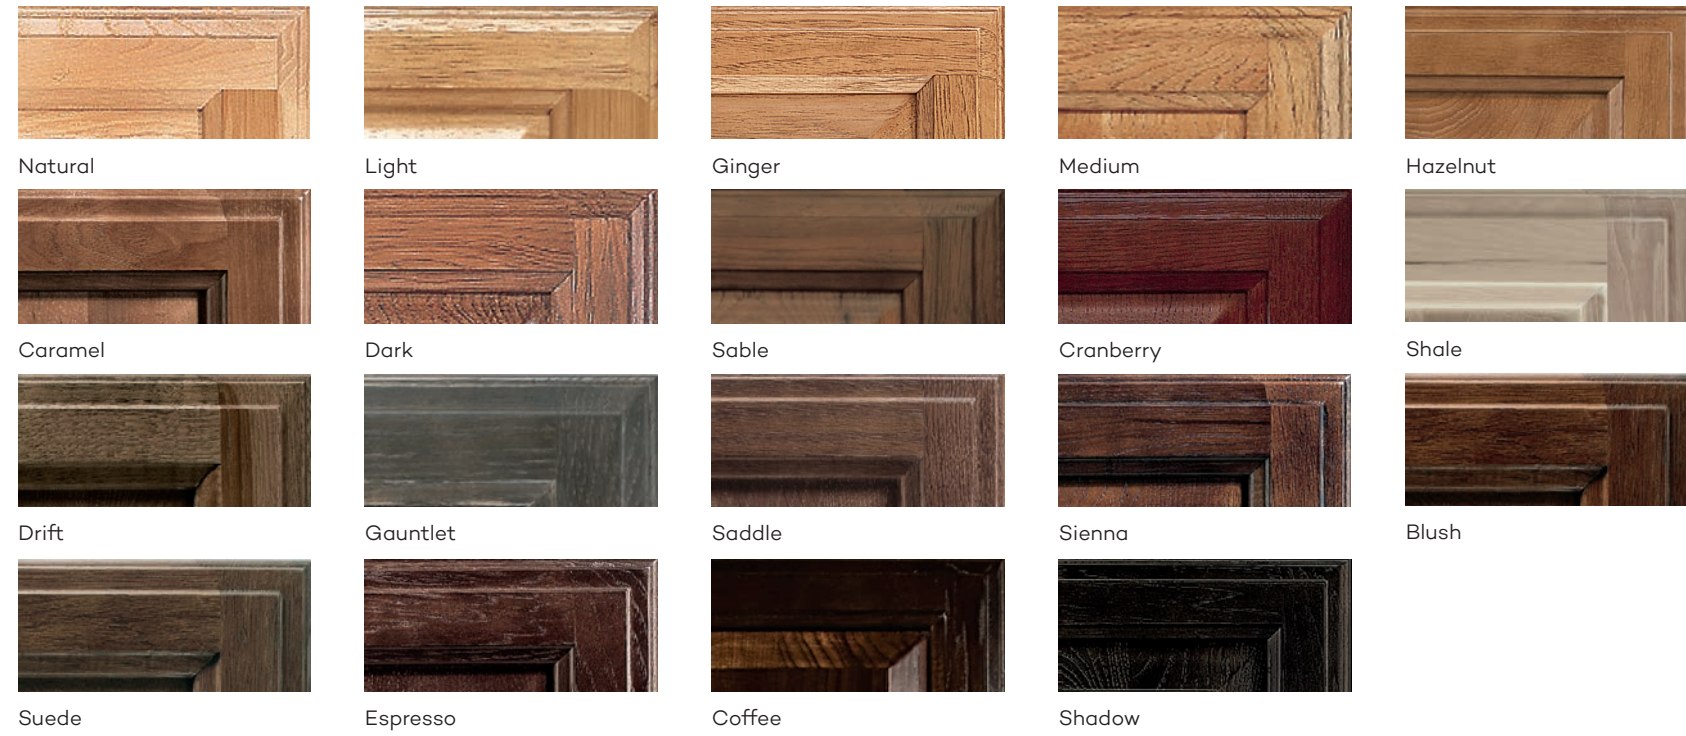

## Nature Collection Paints

## Finish Techniques

The Finish Techniques may not be displayed in wood species on these pages.

# Hickory Finishes

Wellborn offers a color palette of stains and painted finishes in Hickory that complements many design styles. Many of the stains and painted finishes can be enhanced with a glaze highlight and Finish Techniques.

## Stains