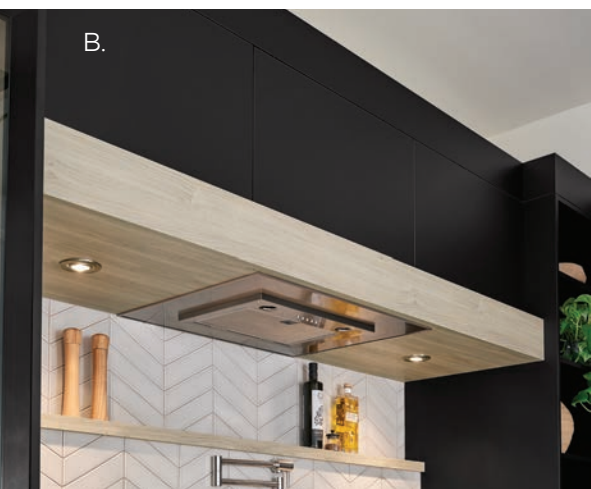

Hoods, Islands and Wainscot

A. Designer Curved Contemporary Wood Hood
B. Custom Pilaster/Hood
C. Vent-A-Hood Wall Mount Range Hood
D. Rectangular Contemporary Wood Hood
E. Vent-A-Hood Wall Mount Range Hood
F. Angled Contemporary Wood Hood
G. Vent-A-Hood Wall Mount Hood
H. Beaded Chimney Wood Hood
I. You Draw It Open Shelving
J. Island

K. You Draw It Butcher Block with Electronic Height Adjustability
L. You Draw It Island with Chunky Shaker Table Legs
M. Island with Applied Doors and Fillers
N. Island with Applied Doors
O. Applied Doors
P. Island
Q. Wainscot Base and Wall Panels
R. Base Cabinet with Full Height Coplanar Doors