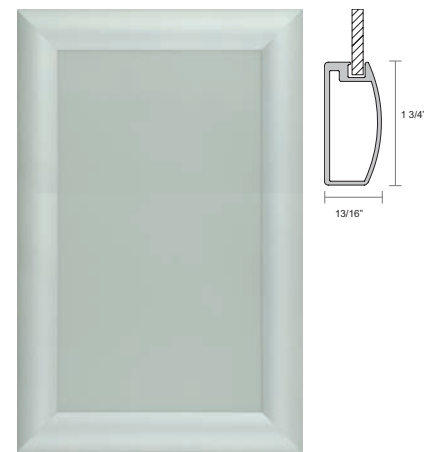

Metal Door Collection

These metal door frames can be combined with many of the insert options available, allowing you to create boundless cabinetry styles. Serenity and Vista profiles are exclusively available with Mirror or tempered Backpainted Glass, creating stunning cabinetry that will intrigue everyone.

Riviera

Profile Finishes

Our metal doors in dazzling colors provide the perfect palette for creating a beautiful accent in any room.

Anodized Aluminum

Specialty Anodized

Specialty Anodized

Backpainted Glass Insert Options

Create your own distinctly glamorous kitchen or bath cabinetry when you combine our beautiful tempered Backpainted Glass inserts and metal doors.

Writeable and Magnetic Backpainted Glass

Writeable and Magnetic tempered Backpainted Glass inserts for metal doors add a new level of functionality to this beautiful cabinetry style. All Backpainted Glass Insert colors are available for both writeable and magnetic inserts.