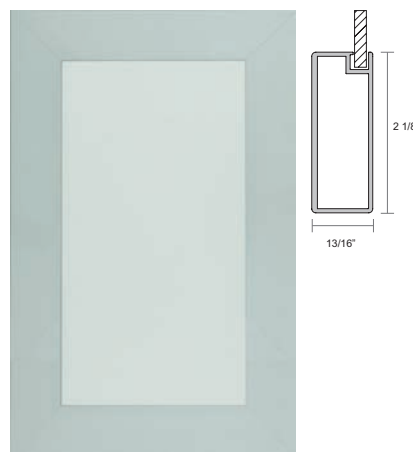

Metal Door Collection

These metal door frames can be combined with many of the insert options available, allowing you to create boundless cabinetry styles. Serenity and Vista profiles are exclusively available with Mirror or tempered Backpainted Glass, creating stunning cabinetry that will intrigue everyone.

Sterling

Profile Finishes

Our metal doors in dazzling colors provide the perfect palette for creating a beautiful accent in any room.

Anodized Aluminum

Specialty Anodized

Specialty Anodized

Backpainted Glass Insert Options

Create your own distinctly glamorous kitchen or bath cabinetry when you combine our beautiful tempered Backpainted Glass inserts and metal doors.

Writeable and Magnetic Backpainted Glass

Writeable and Magnetic tempered Backpainted Glass inserts for metal doors add a new level of functionality to this beautiful cabinetry style. All Backpainted Glass Insert colors are available for both writeable and magnetic inserts.