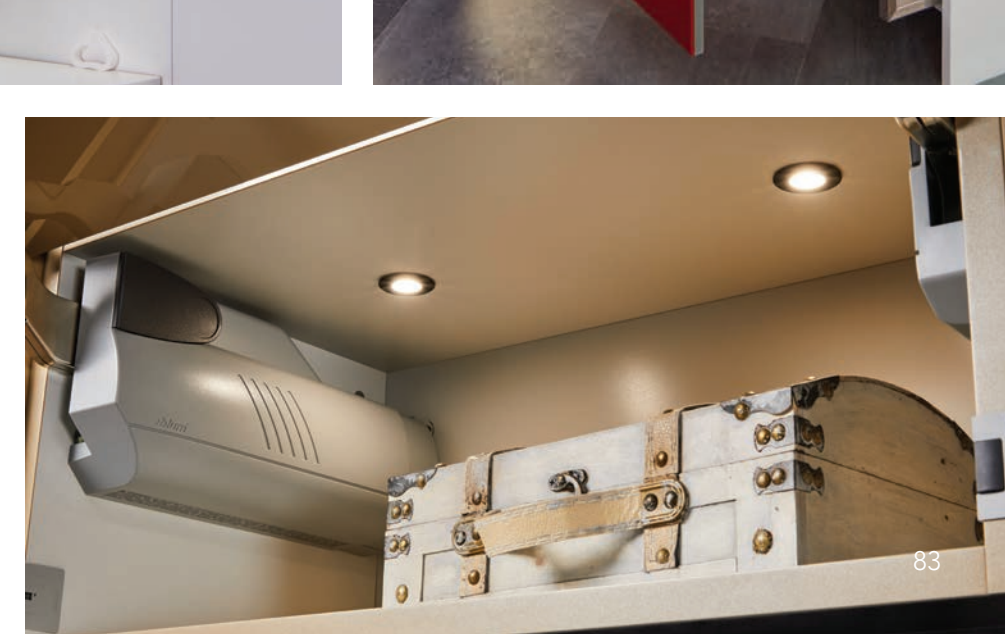

Illuminate Your Space