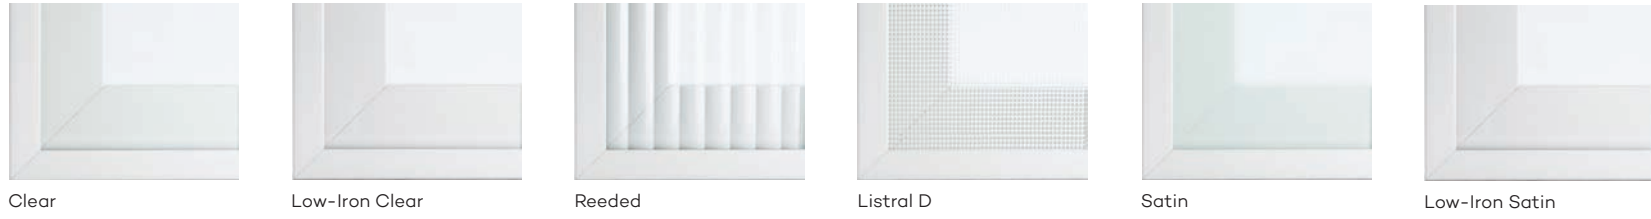

## Writeable and Magnetic Backpainted Glass

Writeable and Magnetic tempered Backpainted Glass inserts for metal doors add a new level of functionality to this beautiful cabinetry style. All Backpainted Glass Insert colors are available for both writeable and magnetic inserts.

## Standard Glass Insert Options

Standard Glass inserts offer varying levels of opacity and unique textural aspects that when paired with many of our metal doors create stunningly beautiful cabinetry.