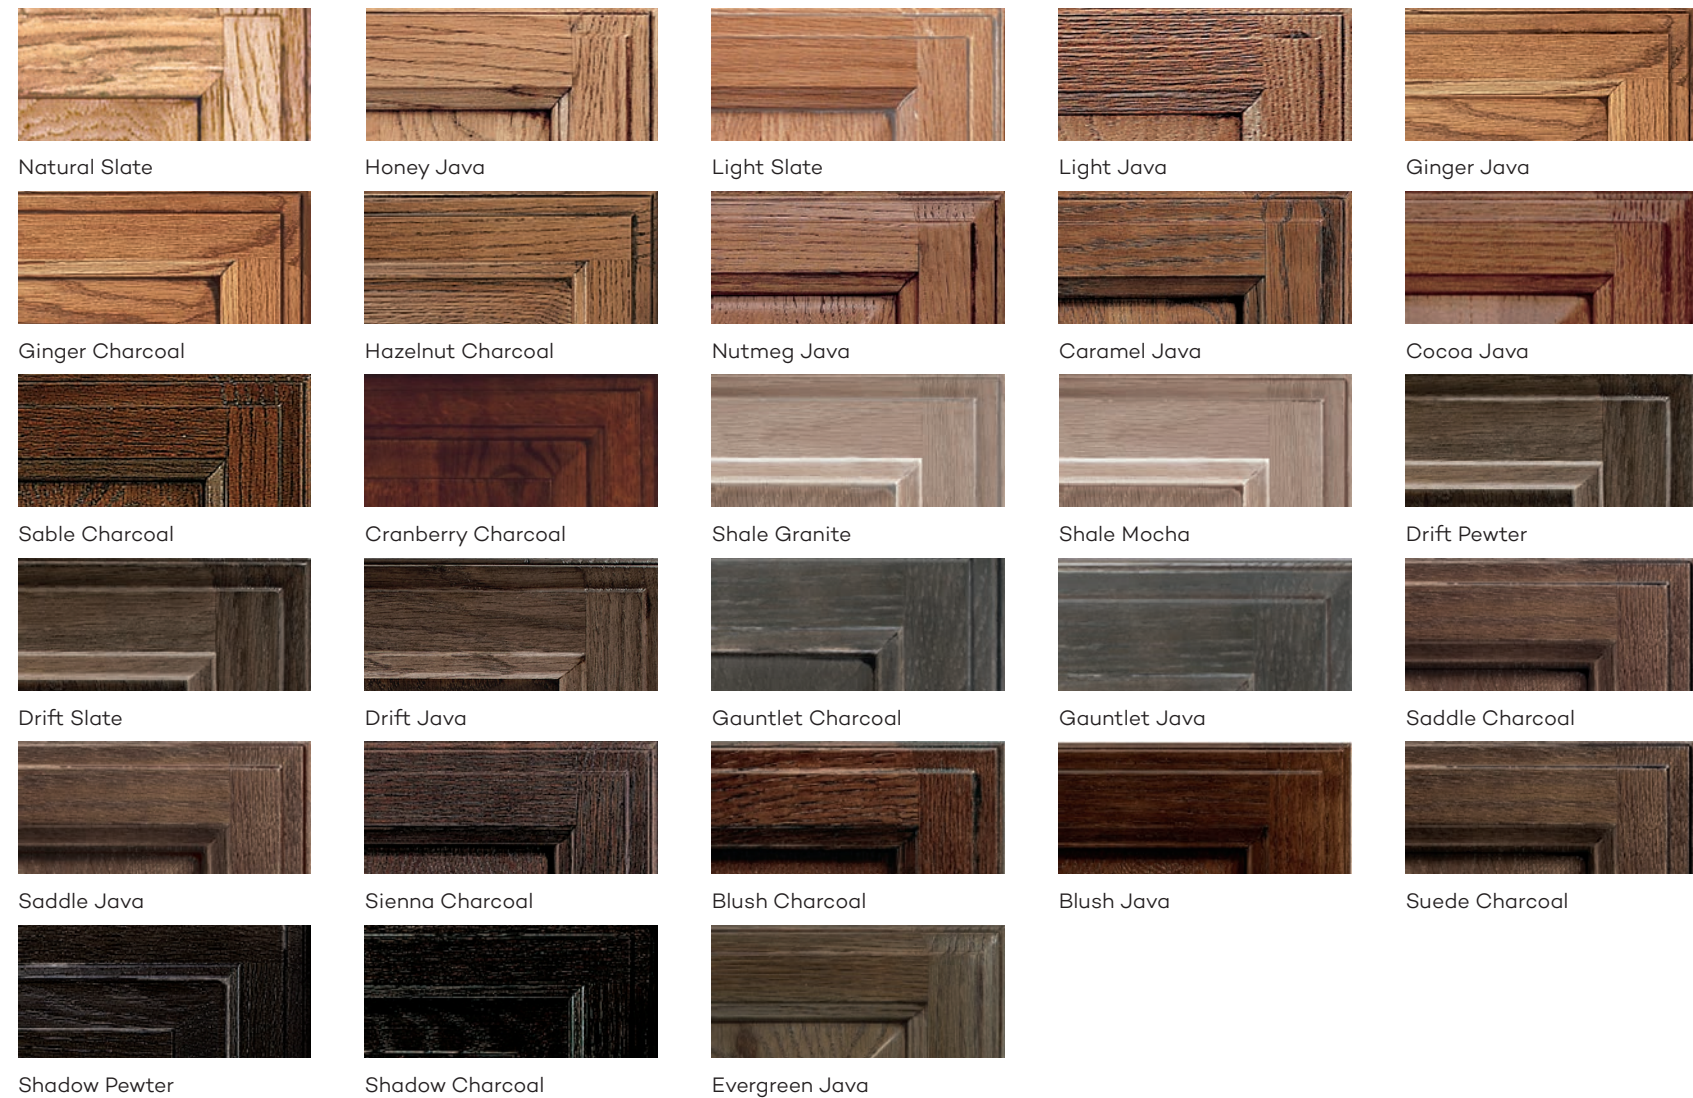

Stains with Glazes