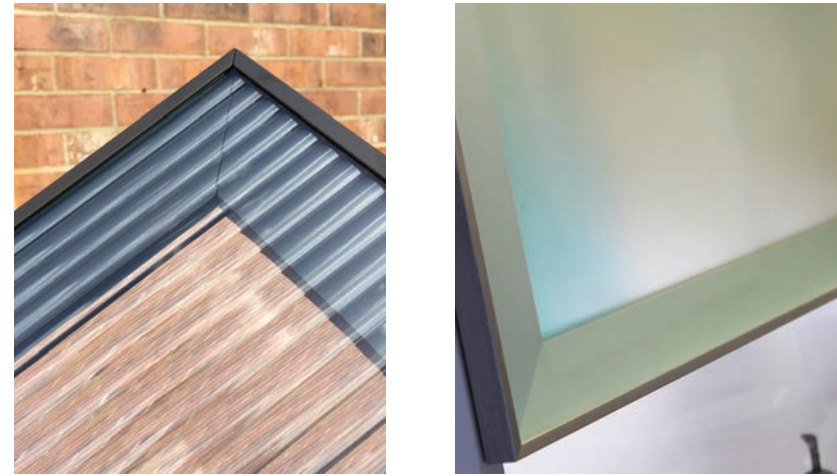

Standard Glass Insert Options

Standard Glass inserts offer varying levels of opacity and unique textural aspects that when paired with many of our metal doors create stunningly beautiful cabinetry.