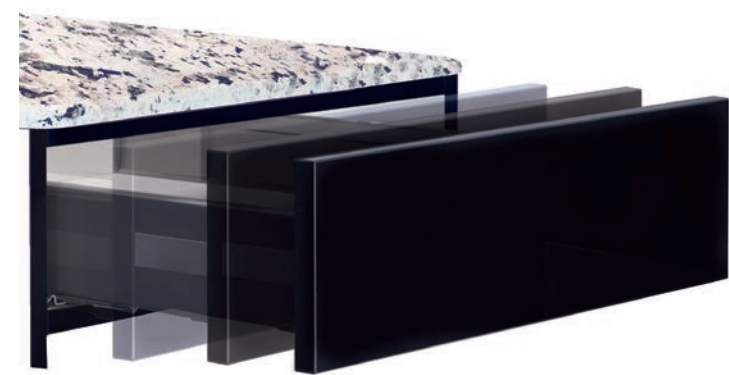

Brilliant Door Collection Standard Cabinet Construction

- **A** ¾" top panel is white laminated furniture board. Front edge has coordinated edge banding to reflect exterior front finish
- **B** ¾" bottom panel is white laminated furniture board. Front edge has coordinated edge banding to reflect exterior front finish
- **C** White laminated cabinet interior (interior options are available)
- **D** ¾" end panel is white laminated furniture board. Front edge has coordinated edge banding to reflect exterior front finish (panel options are available)

Regal Door Collection Standard Cabinet Construction

- **A** ¾" top panel is natural maple laminated furniture board. Front edge has coordinated edge banding to reflect exterior front finish
- **B** ¾" bottom panel is natural maple laminated furniture board. Front edge has coordinated edge banding to reflect exterior front finish
- **C** Natural maple laminated cabinet interior (interior options are available)
- **D** ¾" end panel is natural maple laminated furniture board. Front edge has coordinated edge banding to reflect exterior front finish (panel options are available)

- **E** ¾" full depth adjustable shelves are white laminated furniture board (interior color options are available)
- **F** 6-way adjustable concealed soft close hinges
- **G** ¾" x 4" front rail composed of laminated furniture board. Front edge has coordinated edge banding to reflect exterior front finish
- **H** ¾" x 4" stretcher rail composed of laminated furniture board
- **I** Deluxe Metal Drawer (drawer options are available). Full extension undermount drawer slides featuring Soft Close
- **J** ¾" x 4" unfinished furniture board toe kick (matching base toe space cover available)