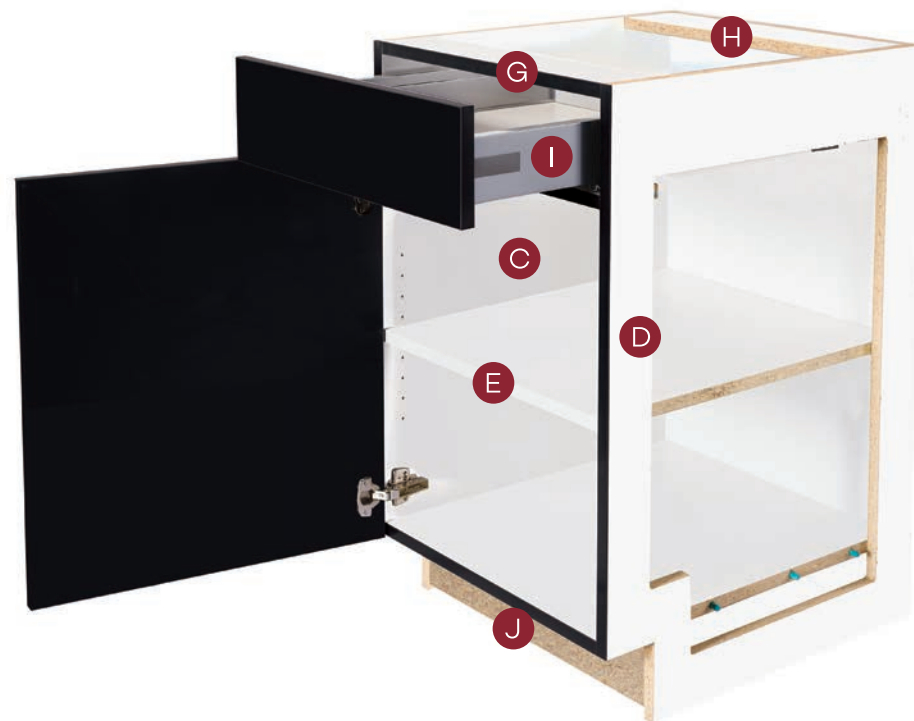

- E** ¾" full depth adjustable shelves are white laminated furniture board (interior color options are available)
- F** 6-way adjustable concealed soft close hinges
- G** ¾" x 4" front rail composed of laminated furniture board. Front edge has coordinated edge banding to reflect exterior front finish
- H** ¾" x 4" stretcher rail composed of laminated furniture board
- I** Deluxe Metal Drawer (drawer options are available). Full extension undermount drawer slides featuring Soft Close
- J** ¾" x 4" unfinished furniture board toe kick (matching base toe space cover available)