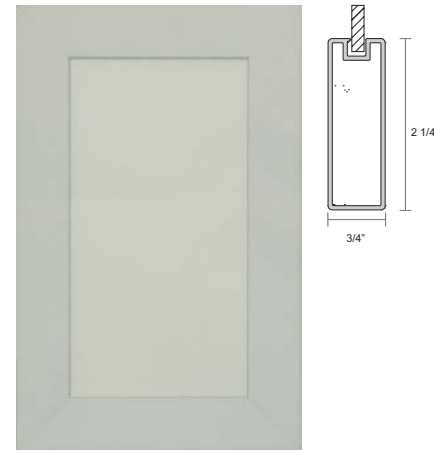

Metal Door Collection

These metal door frames can be combined with many of the insert options available, allowing you to create boundless cabinetry styles. Serenity and Vista profiles are exclusively available with Mirror or tempered Backpainted Glass, creating stunning cabinetry that will intrigue everyone.

Lynton

Profile Finishes

Our metal doors in dazzling colors provide the perfect palette for creating a beautiful accent in any room.

Anodized Aluminum

Specialty Anodized

Specialty Anodized

Backpainted Glass Insert Options

Create your own distinctly glamorous kitchen or bath cabinetry when you combine our beautiful tempered Backpainted Glass inserts and metal doors.

Writeable and Magnetic Backpainted Glass

Writeable and Magnetic tempered Backpainted Glass inserts for metal doors add a new level of functionality to this beautiful cabinetry style. All Backpainted Glass Insert colors are available for both writeable and magnetic inserts.