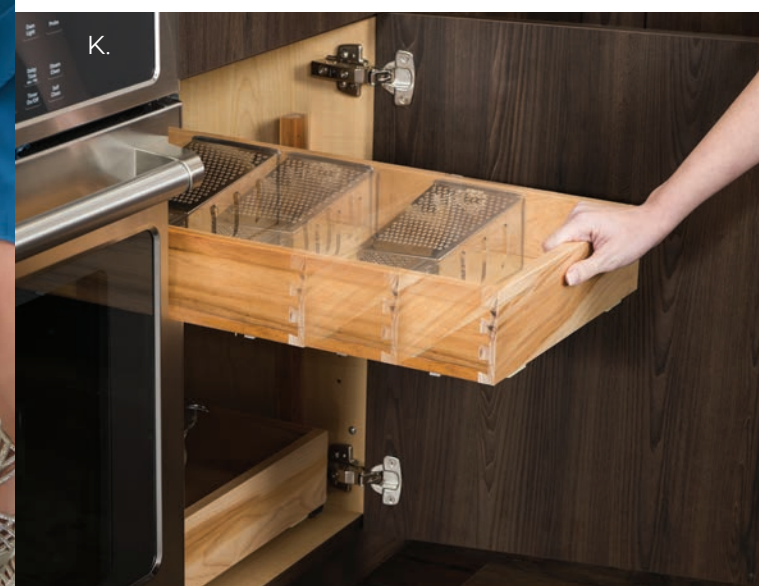

Details Add Function

- A. Cutlery Tray Kits
- B. Shallow Drawer Box Components
- C. Curved Knife Block
- D. Spice Rack Drawer
- E. Spice Rack Drawer
- F. Vanity Drawer with Acrylic Dividers
- G. Vanity Drawer with U-Drawers
- H. Drawer Cutlery Organizer with Wrap Holder and Knife Block Organizer
- I. Deep Drawer Vertical Plate Holder
- J. Deep Drawer Pegged Dish Organizer
- K. Sliding Shelves with Soft Close
- L. Drawer Cutlery Organizer with Wrap Holder and Glass Containers
- M. Drawer Cutlery Organizer
- N. Drawer Cutlery Organizer
- O. Silverware Tray
- P. Shallow Drawer Components