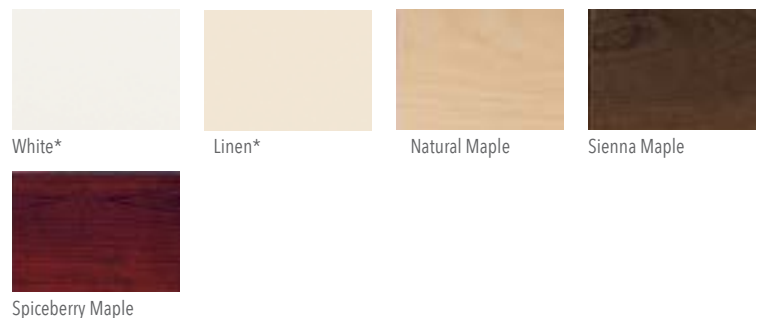

Drawer Front Options

SDFS Slab Drawer Front Standard