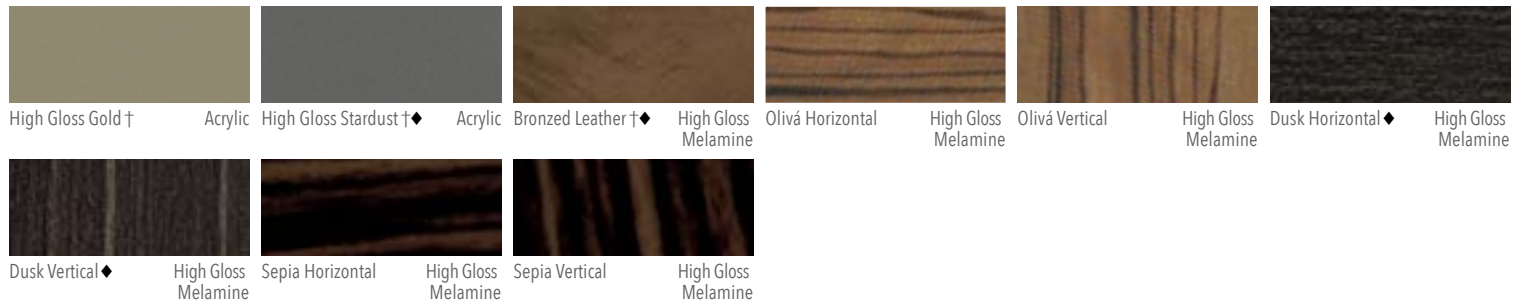

### Solid Colors

Matte Super White †

Acrylic

High Gloss Super White †◆ Acrylic

High Gloss Moonlight †◆ Acrylic

Matte Stone †

Acrylic

High Gloss Cinder †

Acrylic

Matte Ebony †

Acrylic

High Gloss Ebony †◆

Acrylic

High Gloss Poppy Red †

Acrylic

### Specialty Colors

High Gloss Gold †

Acrylic

High Gloss Stardust †◆ Acrylic

Bronzed Leather †◆

High Gloss Melamine

Olivá Horizontal

High Gloss Melamine

Olivá Vertical

High Gloss Melamine

Dusk Horizontal †◆

High Gloss Melamine

Dusk Vertical †◆

High Gloss Melamine

Sepia Horizontal

High Gloss Melamine