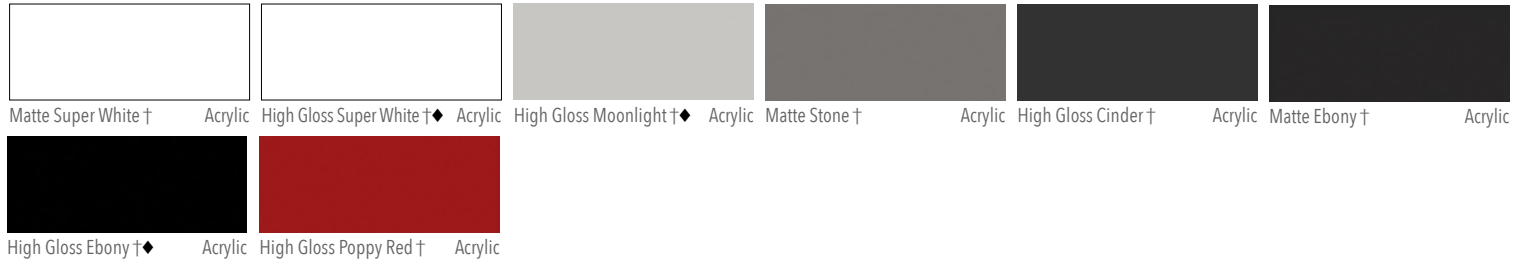

Designer Laminate Colors

Solid Colors

Matte Super White †

Acrylic

High Gloss Super White †◆ Acrylic

High Gloss Moonlight †◆ Acrylic

Matte Stone †

Acrylic

High Gloss Cinder †

Acrylic

Matte Ebony †

Acrylic

High Gloss Ebony †◆

Acrylic

High Gloss Poppy Red †

Acrylic