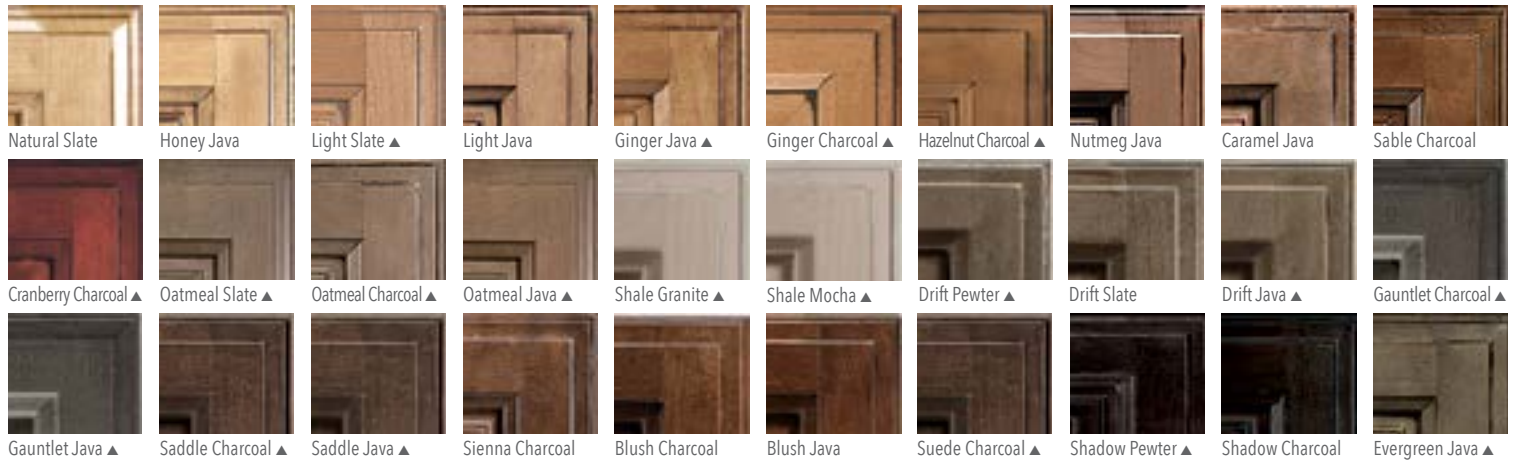

### Stains with Glazes

## Maple and Character Maple Finishes

Select<sup>SERIES</sup> Premier<sup>SERIES</sup> Estate<sup>SERIES</sup> ELEGANT BATH™ Aspire<sup>CABINETS</sup>

☉ Only available in Select Series ▲ Not Available in Select ◆ Not Available on Character Maple

### Stains

## Stains with Glazes