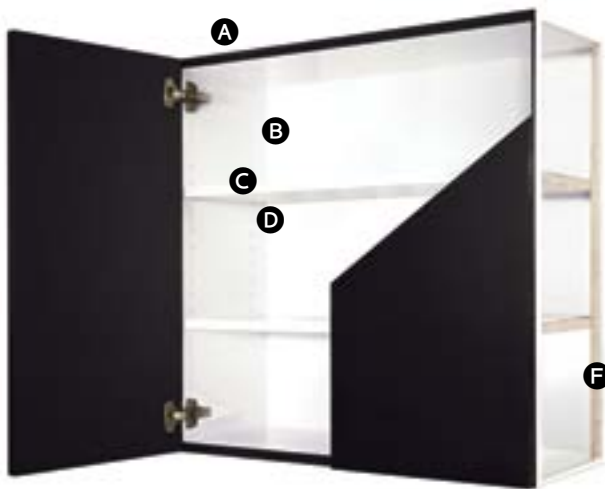

A Top and Bottom	¾" Thick Thermofused Melamine Furniture Board Front Edgebanded to Reflect Exterior Front Finish	
B Interior	Natural Maple Optional: White or Gray	White Optional: Natural Maple or Gray
C Shelves	Thermofused Melamine Furniture Board Full Depth ¾" Thick Edgebanded to Match Interior	
D Shelf Supports	Chrome Shelf Supports	
E End Panels	¾" Thermofused Melamine Interior and Exterior Furniture Board Optional: Matching Finished End	
F Back	⅜" MDF Hardboard	
G Stretch Rail	¾" x 4" Thermofused Melamine Furniture Board	
H Front Rail	Thermofused Melamine Furniture Board	
I Hinges	Adjustable Concealed Hinge with Soft Close	
J Toe Kick	¾" x 4" Furniture Board	
K Center Support	2½" Wide Matches Interior Color	
L Drawer Box	⅝" Solid Wood Dovetail Optional: Deluxe Metal Drawer and Superior Metal Drawer	Deluxe Metal Drawer Optional: Solid Wood Dovetail and Superior Metal Drawer
M Drawer Slides	Full Extension Soft Close	
All Plywood Construction	Option	Option
Warranty	Limited Lifetime