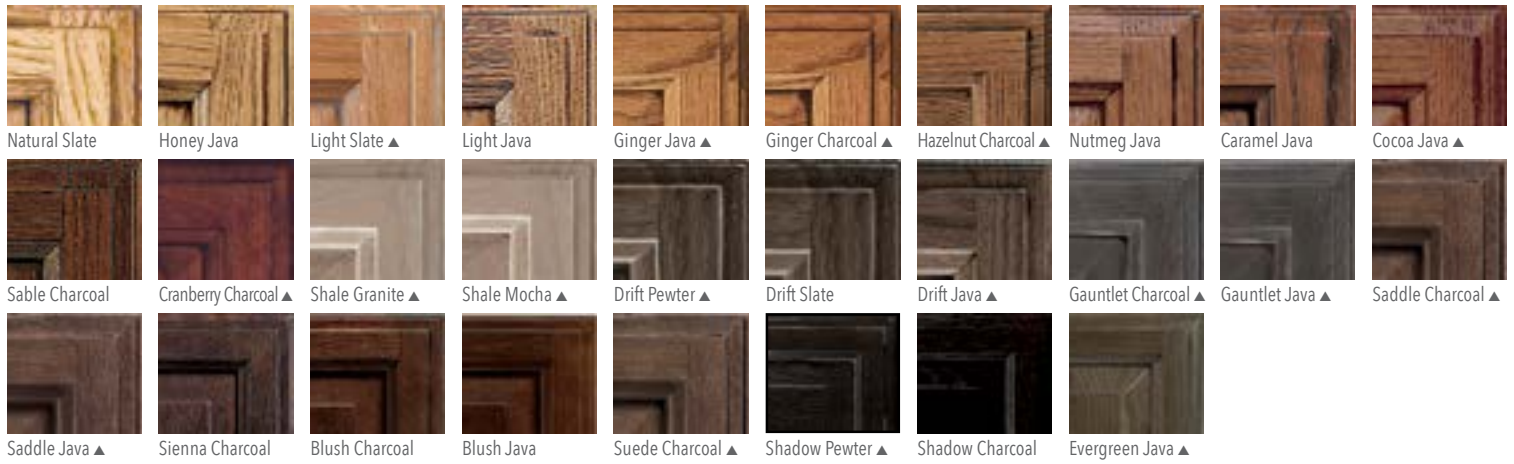

## Paints with Glazes

## Oak Finishes

Select<sup>SERIES</sup>. Premier<sup>SERIES</sup>. Estate<sup>SERIES</sup>. ELEGANT BATH™. Aspire<sup>CABINETS</sup>

◊ Only available in Select Series ▲ Not Available in Select \* Not available on Barcelona

## Stains

## Stains with Glazes