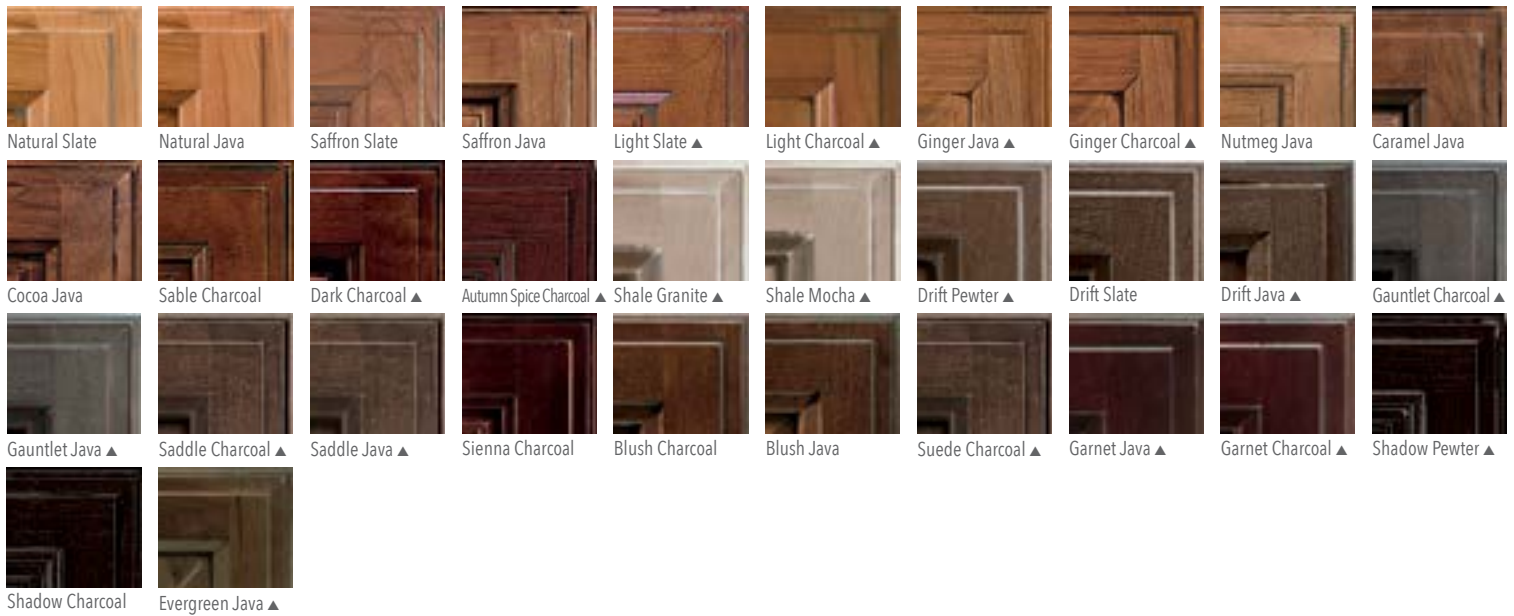

# Finishes

Your life in color

## Cherry and Character Cherry Finishes

Select<sup>SERIES</sup> Premier<sup>SERIES</sup> Estate<sup>SERIES</sup> ELEGANT BATH™ Aspire<sup>CABINETS</sup>

▲ Not Available in Select

### Stains

12

### Stains with Glazes