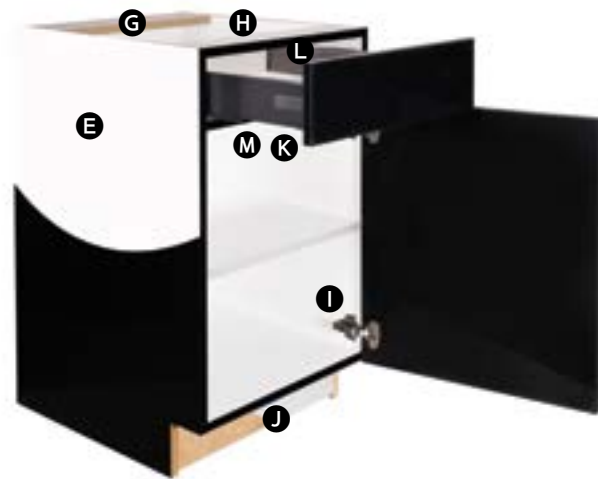

A Top and Bottom	¾" Thick Thermofused Melamine Furniture Board Front Edgebanded to Reflect Exterior Front Finish	
B Interior	Natural Maple Optional: White or Gray	White Optional: Natural Maple or Gray
C Shelves	Thermofused Melamine Furniture Board Full Depth ¾" Thick Edgebanded to Match Interior	
D Shelf Supports	Chrome Shelf Supports	
E End Panels	¾" Thermofused Melamine Interior and Exterior Furniture Board Optional: Matching Finished End	
F Back	⅜" MDF Hardboard	
G Stretch Rail	¾" x 4" Thermofused Melamine Furniture Board	
H Front Rail	Thermofused Melamine Furniture Board	
I Hinges	Adjustable Concealed Hinge with Soft Close	
J Toe Kick	¾" x 4" Furniture Board	
K Center Support	2½" Wide Matches Interior Color	
L Drawer Box	⅝" Solid Wood Dovetail Optional: Deluxe Metal Drawer and Superior Metal Drawer	Deluxe Metal Drawer Optional: Solid Wood Dovetail and Superior Metal Drawer
M Drawer Slides	Full Extension Soft Close	
All Plywood Construction	Option	Option
Warranty	Limited Lifetime