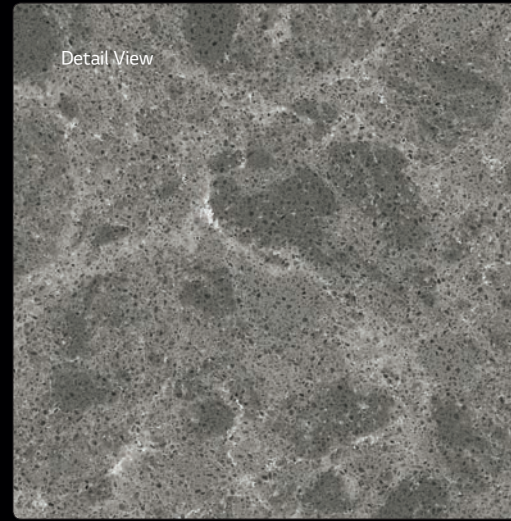

Tenor

Take your designs to new heights with this agile surface that is the perfect arrangement of form and function. Vibrant threads ring out across a cool taupe surface, creating an operatic aria made up of octaves of color. The melodious play of light and dark will serenade you with lush beauty and its attractive features can make any room sing.

Musica | Dimension: 63"x130" | 2CM, 3CM | Finish:

Detail View