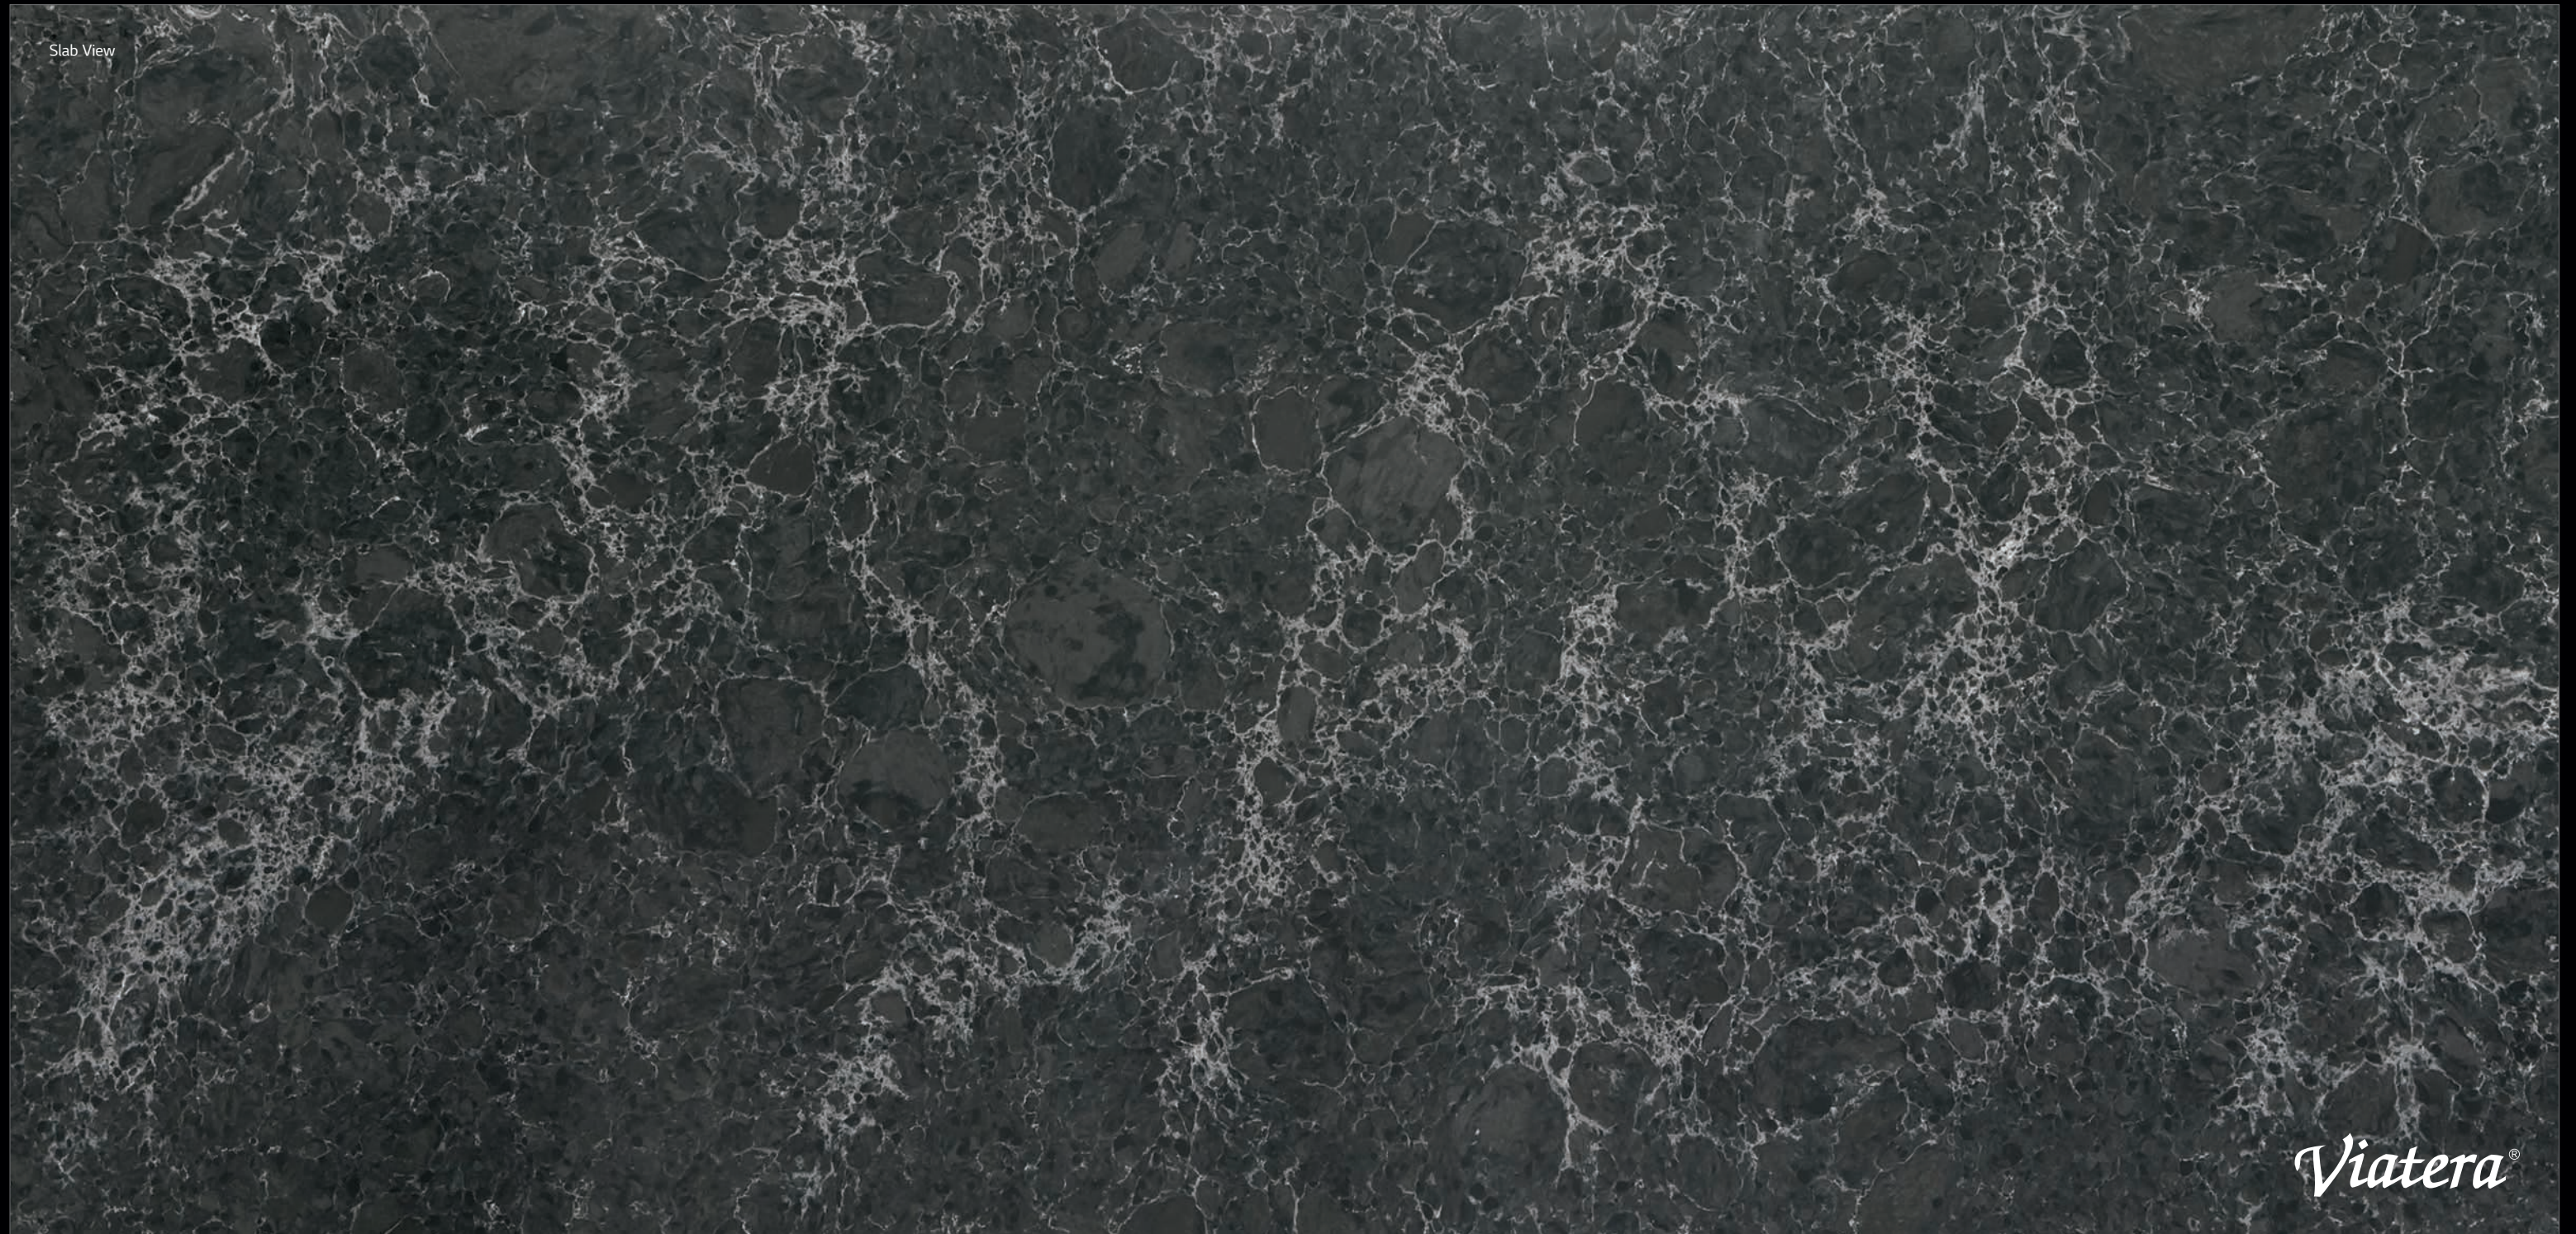

Basso

Rich and resonant, this soulful symphony of deep, velvety hues lends an air of elegance and luxury to any composition. The warmth of this soothing surface envelopes you, evoking the sensation of sailing through a midnight, star-studded sky. This versatile surface brings a dramatic flair that catches – and pleases – the eye.

Musica | Dimension: 63"x130" | 2CM, 3CM | Finish:

Slab View

Viatera®