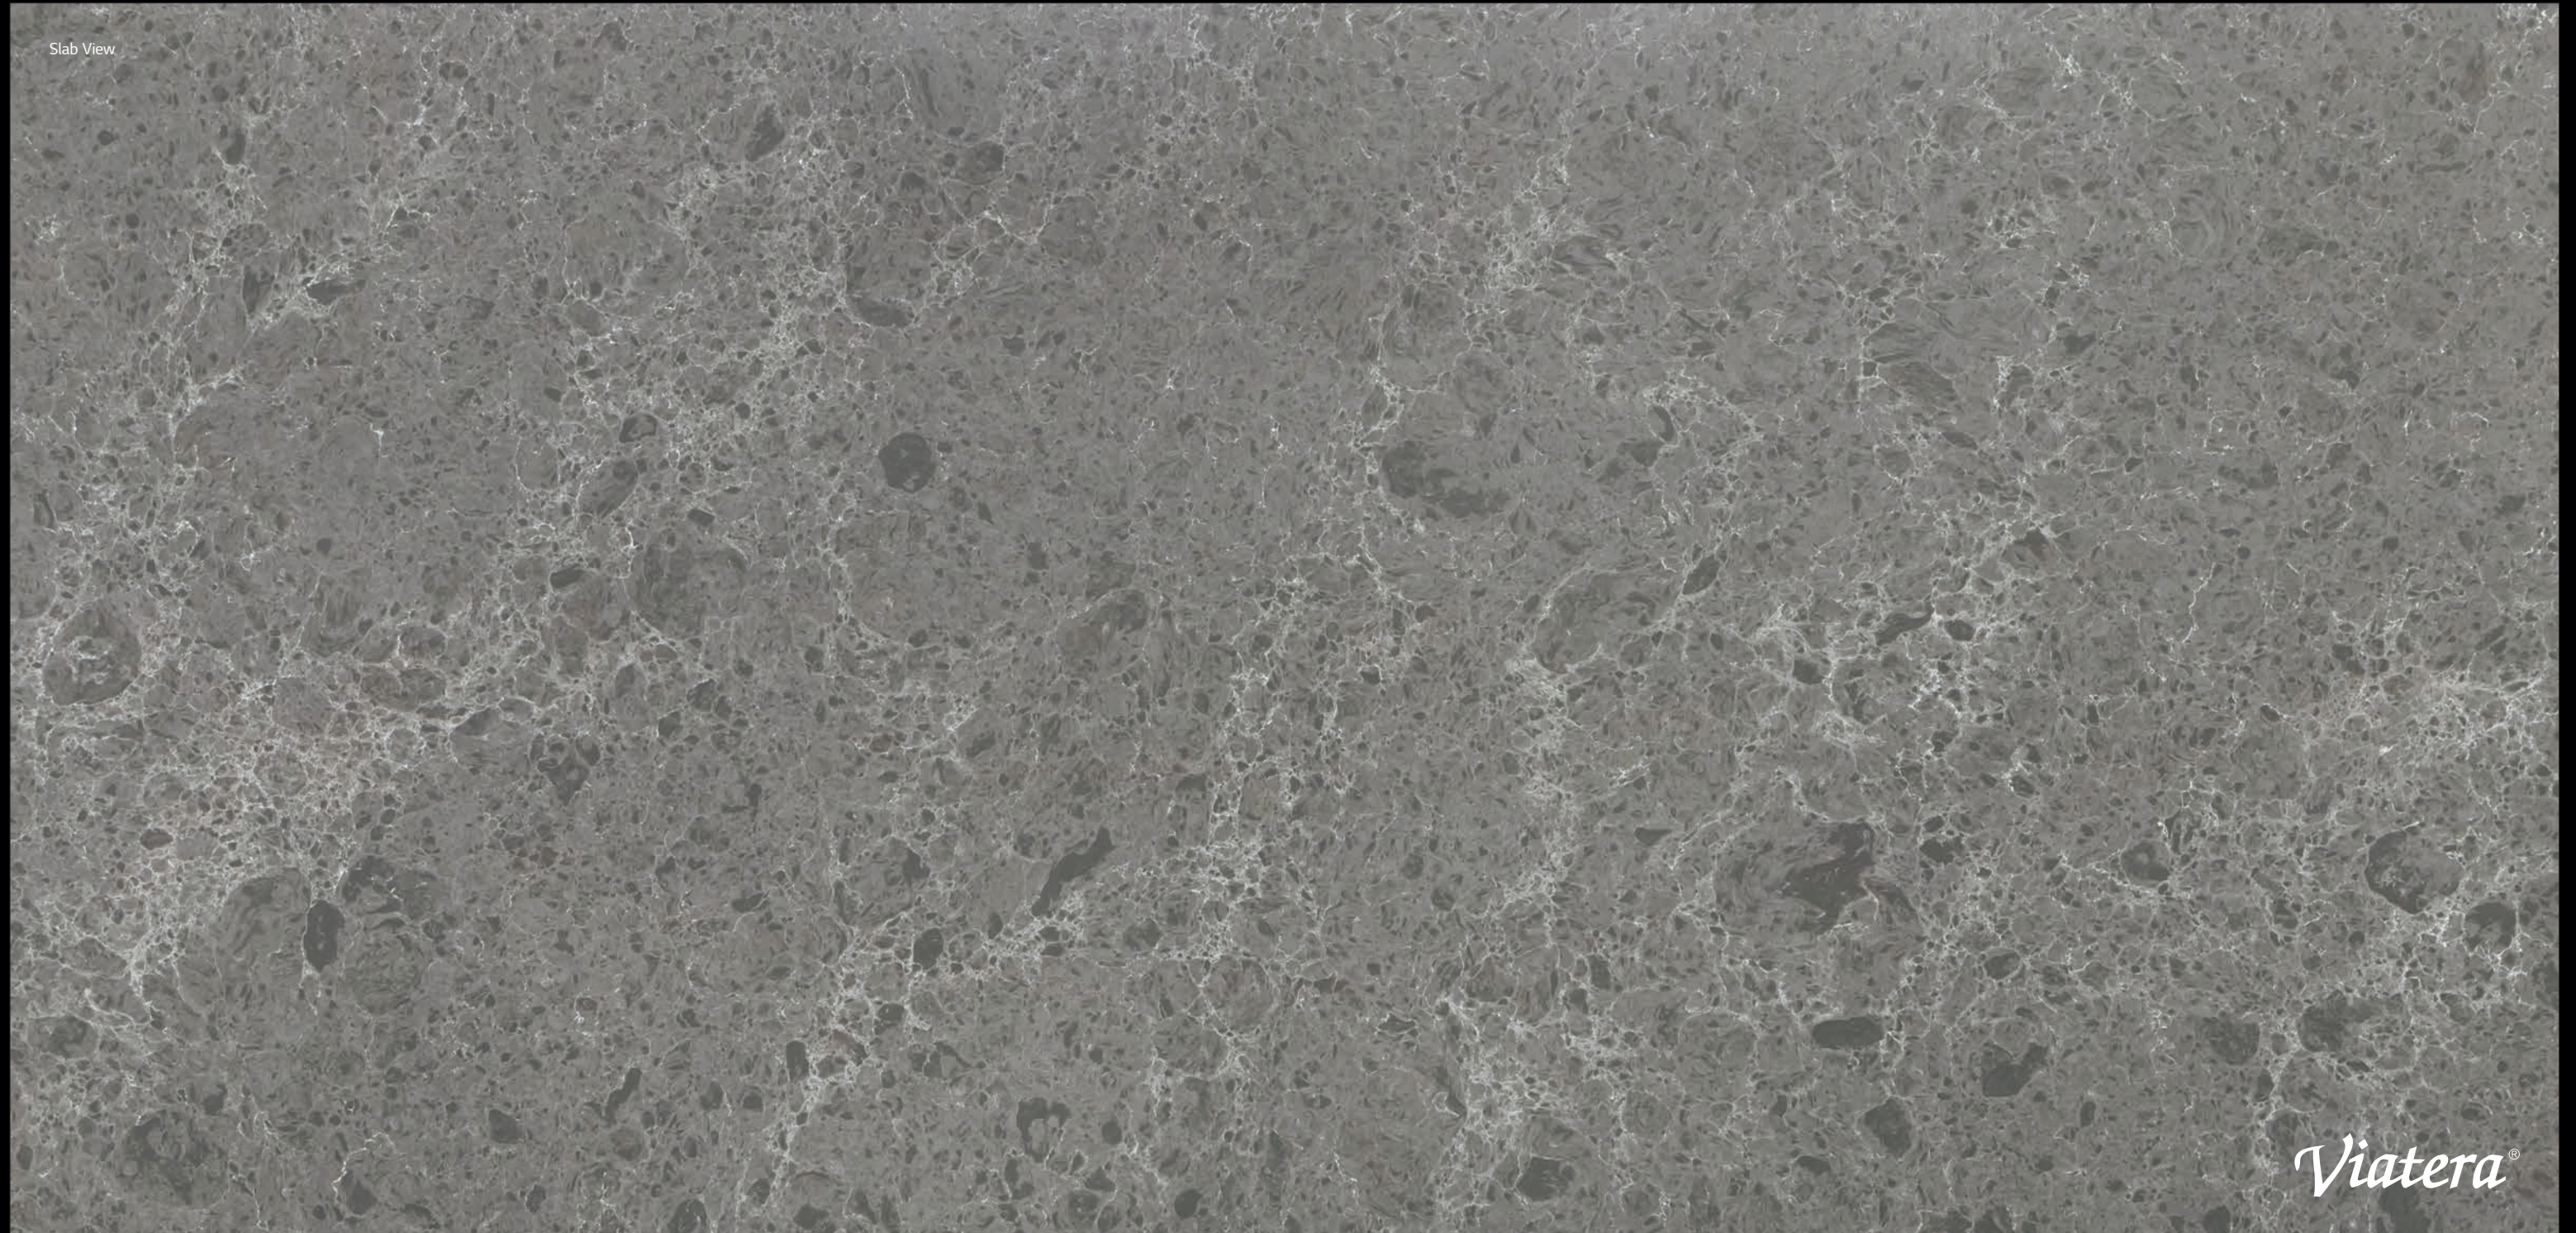

Tenor

Take your designs to new heights with this agile surface that is the perfect arrangement of form and function. Vibrant threads ring out across a cool taupe surface, creating an operatic aria made up of octaves of color. The melodious play of light and dark will serenade you with lush beauty and its attractive features can make any room sing.

Musica | Dimension: 63"x130" | 2CM, 3CM | Finish:

Slab View

Viatera®