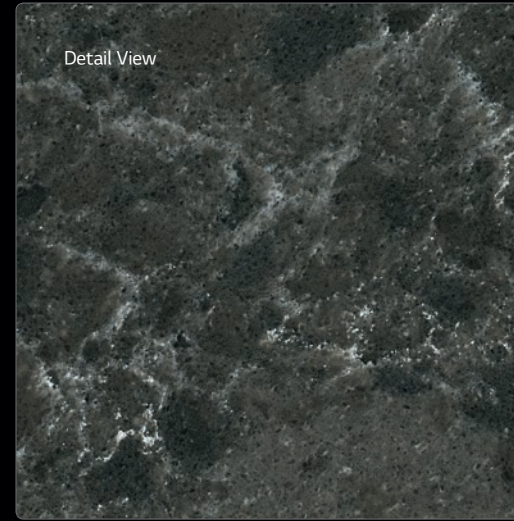

Basso

Rich and resonant, this soulful symphony of deep, velvety hues lends an air of elegance and luxury to any composition. The warmth of this soothing surface envelopes you, evoking the sensation of sailing through a midnight, star-studded sky. This versatile surface brings a dramatic flair that catches – and pleases – the eye.

Musica | Dimension: 63"x130" | 2CM, 3CM | Finish:

Detail View