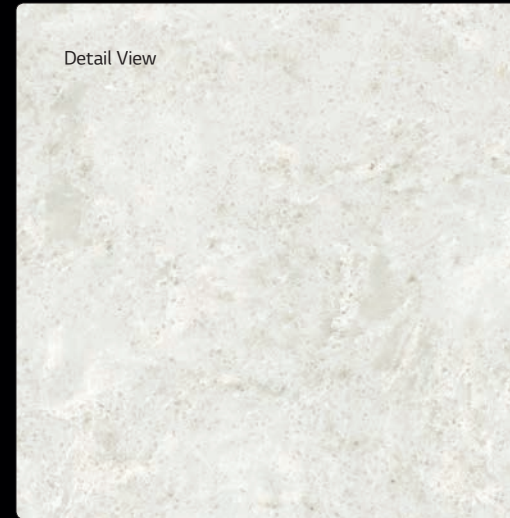

Quartet

A perfectly blended composition of luminous brights and fine spun greys, working in harmony to create a melodic atmosphere that is perfect for sharing time with those you care about. Friends and family have a place where they can come together and celebrate good times. You have a place where you can make beautiful music with a special someone while putting together an intimate dinner. The instruments are tuned for an elegant ensemble – and you are the conductor.

Musica | Dimension: 63"x130" | 2CM, 3CM | Finish: ✦

Detail View