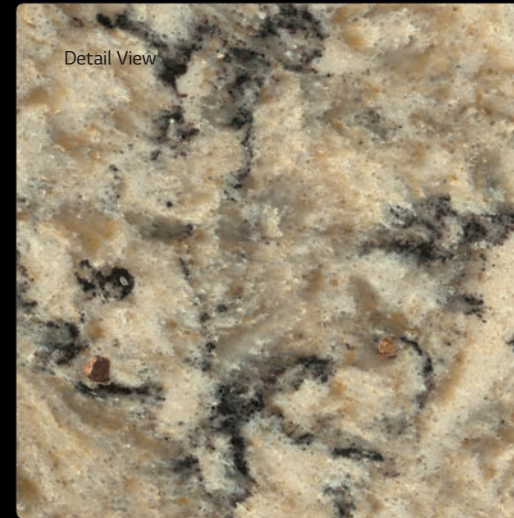

Symphony

Eggshell and beige with veins of brown. The intricacy and depth of this design create a symphony for the eyes. This beautiful piece transforms your home into a music hall, where you will always have a seat in the orchestra pit.

Musica | Dimension: 63"x130" | 2CM, 3CM | Finish:

Viatera®