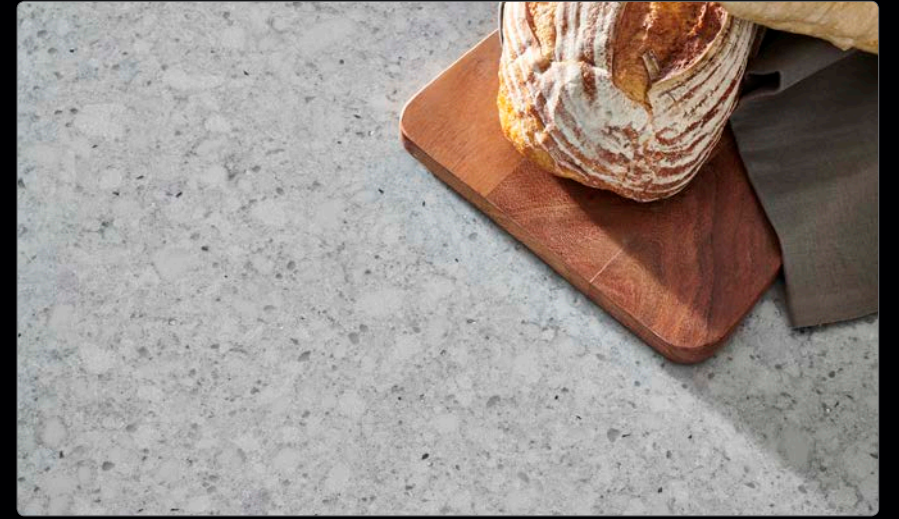

Nimbus

Gray with chunks of stone. Reminiscent of storm clouds, the base gray and wispy veins of a darker gray create a realistic portrayal of an impending storm. Subtle, yet striking. Creamy tones with delicate details.

Musica | Dimension: 63"x130" | 2CM, 3CM | Finish: ◆